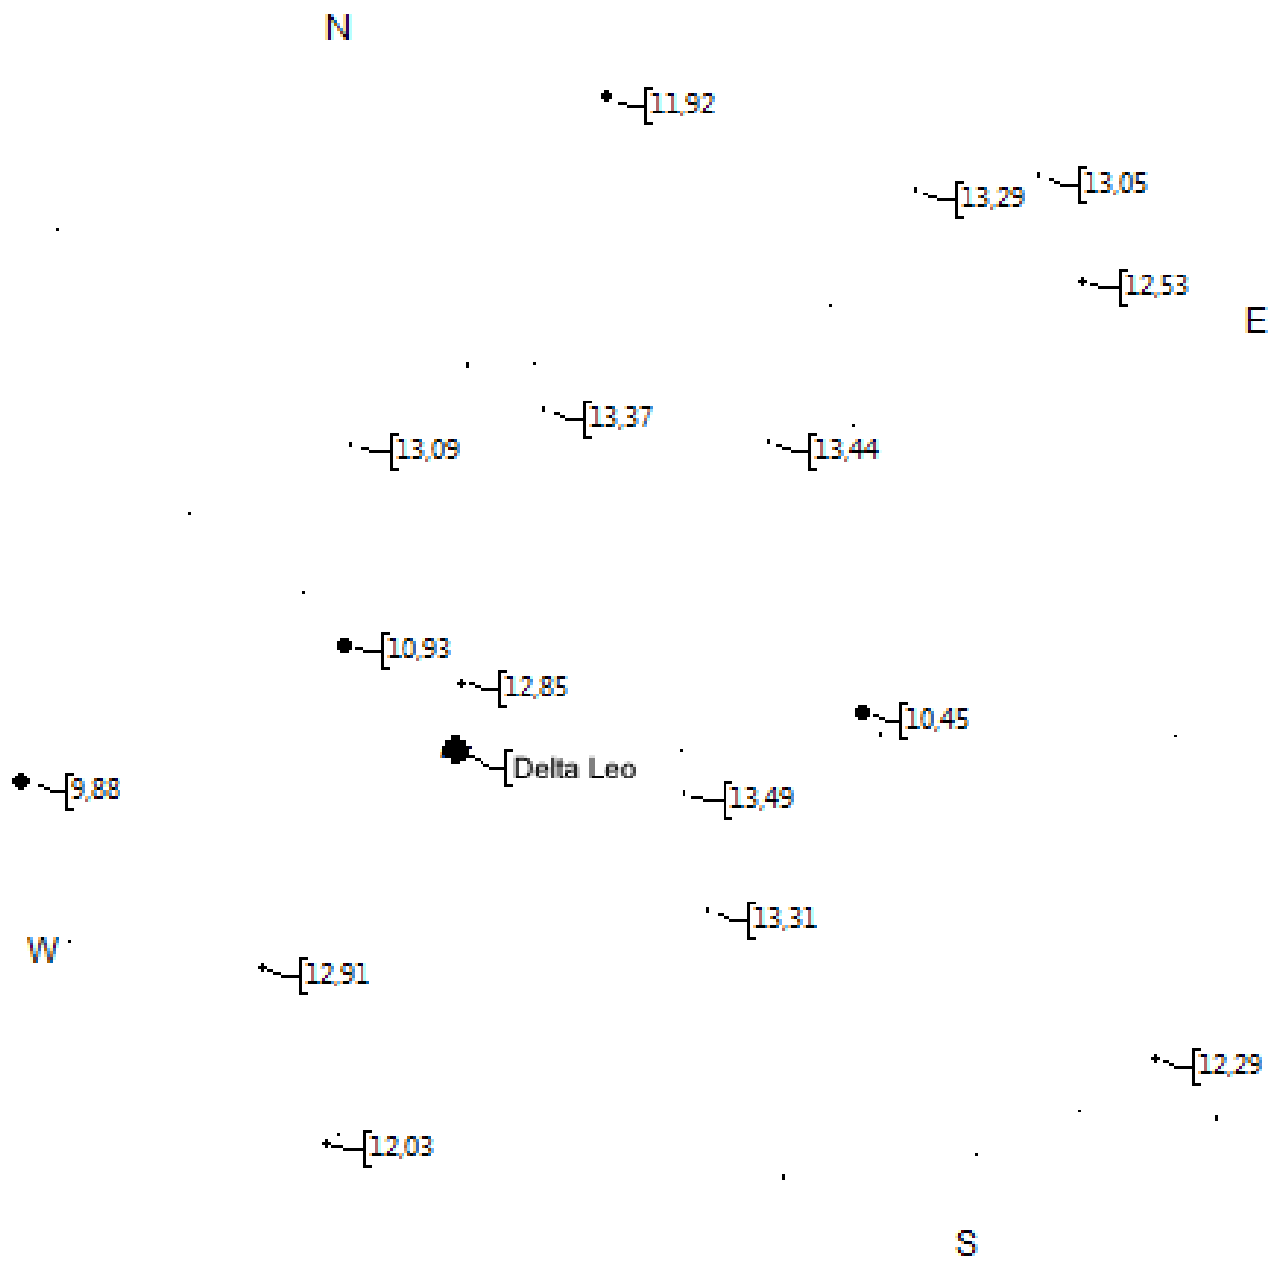

Löwe

N

TML Delta Leo Per Ende April 30'

● < Delta Leo – 204"DS +2.6/8.6mag

STF1517 – 0.7"DS
+7.54/8.02mag

v

· < TDS7797 – 6"DS
+10.57/11.61mag

^
STF1534 – 5"DS
+8.08/11.14mag

Delta Leo +2.55mag

STF1537 - 2.2"DS
+8.2/9.1mag
V

STF1531 – 23.5"DS +9.35/10.3mag

Y

STF1558 – 1.3"DS
+9.92/10.24mag

STF1537 – 2.2"DS
+8.23/9.07mag

v

STF1558 – 1.3"DS
+9.92/10.24mag

HU888 – 0.6"DS
+9.45/9.74mag

STF1566 – 2.4"DS
+8.7/10mag

STFB7 – 76.8"DS
+4.6/9mag

STF1565 – 23.2"DS
+7.3/8.4mag

STFB7 – 76.8"DS
+4.6/9mag

v

STF1577 – 8.4"DS
+10.11/11.3mag

^

STF1582 – 12"DS
+8.1/9.5mag

^

STF1582 – 12"DS
+8.1/9.5mag

COU93 – 0.7"DS
+11.3/11.7mag

• < HO535 – 3.2"DS +8.69/11.5mag

• < STF1596 – 3.6"DS +6.18/7.48mag