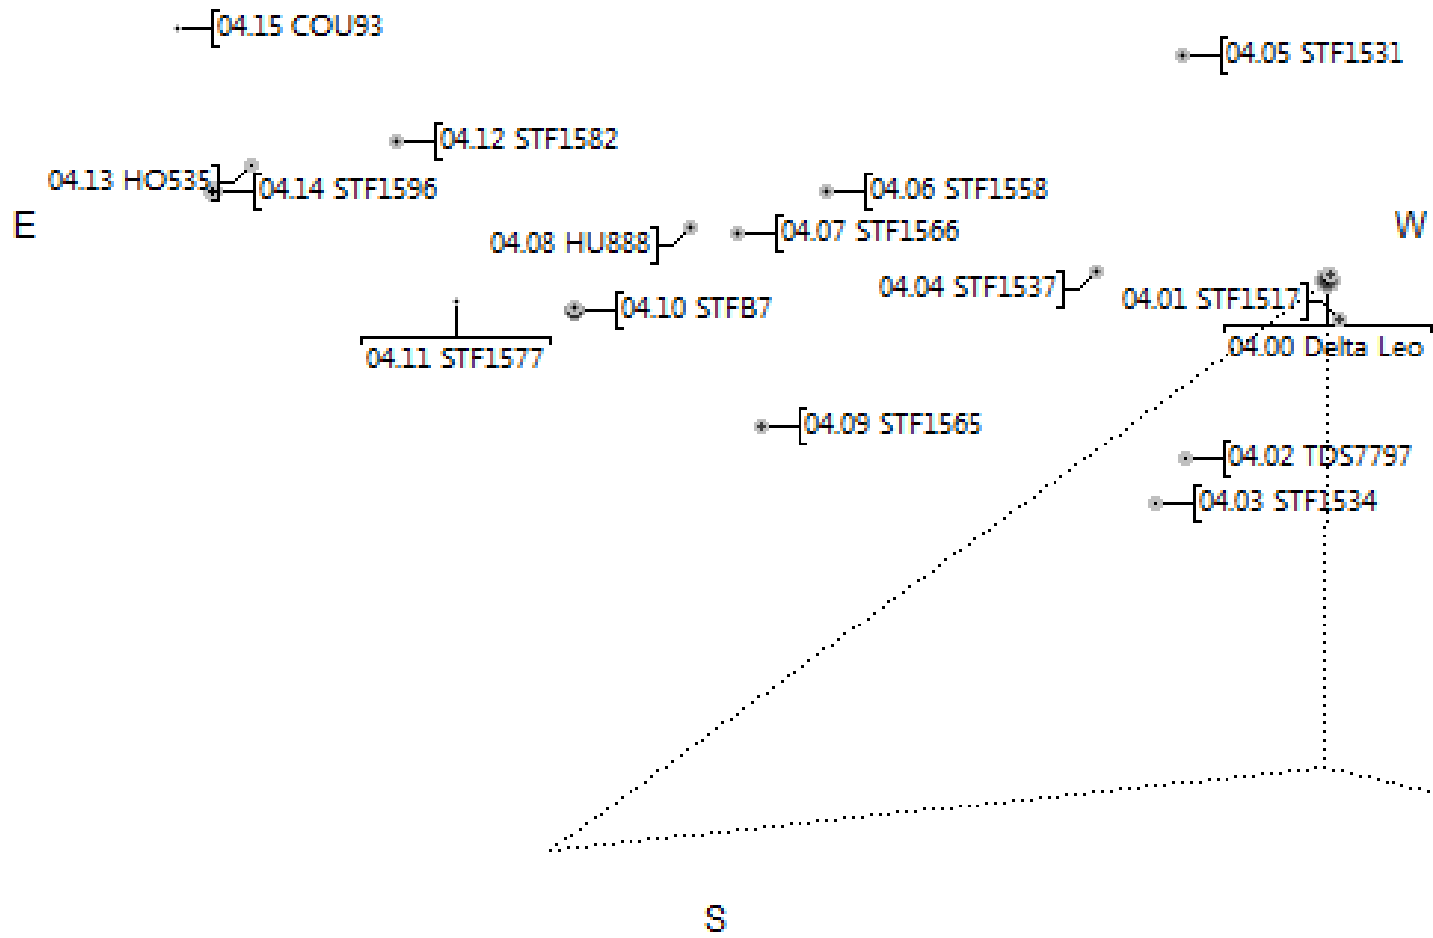

Löwe

N

TML Delta Leo Per Ende April 30'

● < Delta Leo – 204"DS +2.6/8.6mag

STF1517 – 0.7"DS
+7.54/8.02mag

v

· < TDS7797 – 6"DS
+10.57/11.61mag

^
STF1534 – 5"DS
+8.08/11.14mag

Delta Leo +2.55mag

STF1537 - 2.2"DS
+8.2/9.1mag
V

STF1531 – 23.5"DS +9.35/10.3mag

Y

STF1558 – 1.3"DS
+9.92/10.24mag

STF1537 – 2.2"DS
+8.23/9.07mag

v

STF1558 – 1.3"DS
+9.92/10.24mag

HU888 – 0.6"DS
+9.45/9.74mag

STF1566 – 2.4"DS
+8.7/10mag

STFB7 – 76.8"DS
+4.6/9mag

STF1565 – 23.2"DS
+7.3/8.4mag

STFB7 – 76.8"DS
+4.6/9mag

v

STF1577 – 8.4"DS
+10.11/11.3mag

^

STF1582 – 12"DS
+8.1/9.5mag

^

STF1582 – 12"DS
+8.1/9.5mag

COU93 – 0.7"DS
+11.3/11.7mag

• < HO535 – 3.2"DS +8.69/11.5mag

• < STF1596 – 3.6"DS +6.18/7.48mag